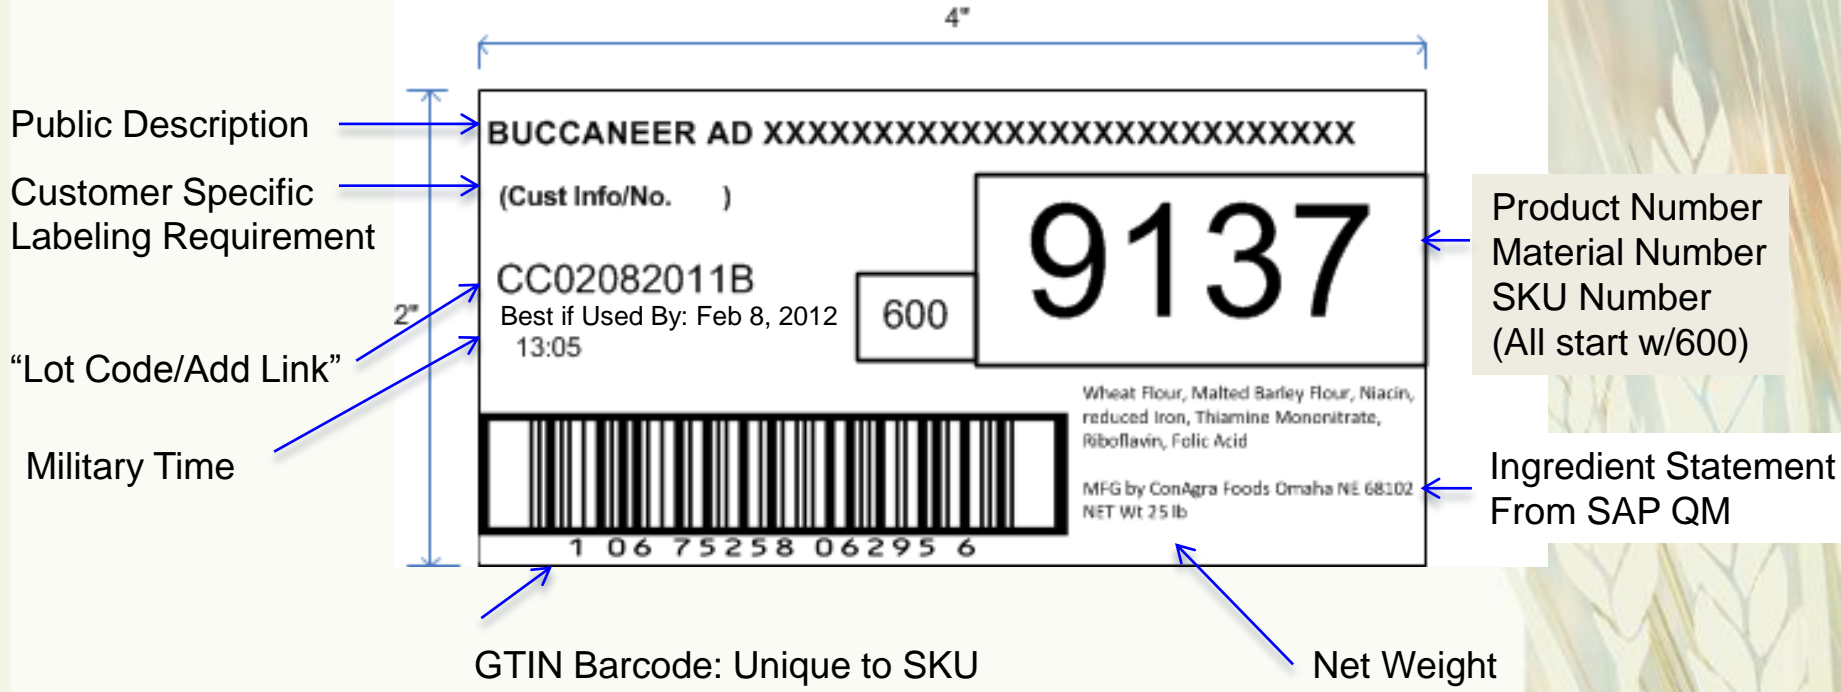

Current

New

New Label Design
Applied to Bag

LABELS

*Lot Code = 11 Digits
 Plant Code: 1,2 "CC"
 Month: 3,4 "02"
 Day: 5,6 "08"
 Year: 7,8,9,10 "2011"
 Line or packer: 11 "B"

LABELS: Retail Application

*Lot Code = 11 Digits
 Plant Code: 1,2 "CC"
 Month: 3,4 "02"
 Day: 5,6 "08"
 Year: 7,8,9,10 "2011"
 Line or packer: 11 "B"