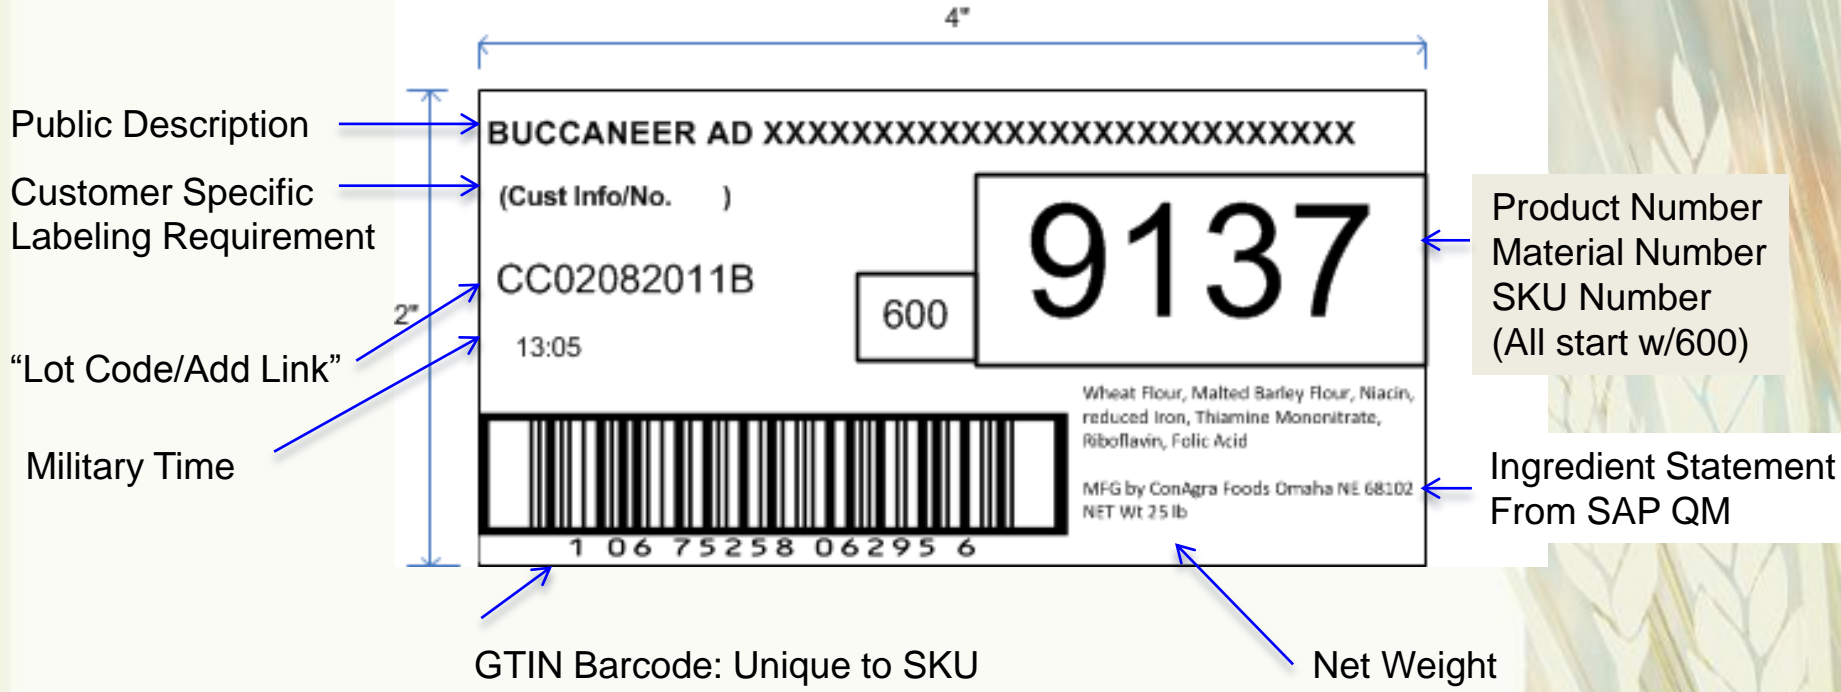

Current

New

New Label Design
Applied to Bag

LABELS

*Lot Code = 11 Digits
 Plant Code: 1,2 "CC"
 Month: 3,4 "02"
 Day: 5,6 "08"
 Year: 7,8,9,10 "2011"
 Line or packer: 11 "B"

LABELS: Retail Application

*Lot Code = 11 Digits
 Plant Code: 1,2 "CC"
 Month: 3,4 "02"
 Day: 5,6 "08"
 Year: 7,8,9,10 "2011"
 Line or packer: 11 "B"